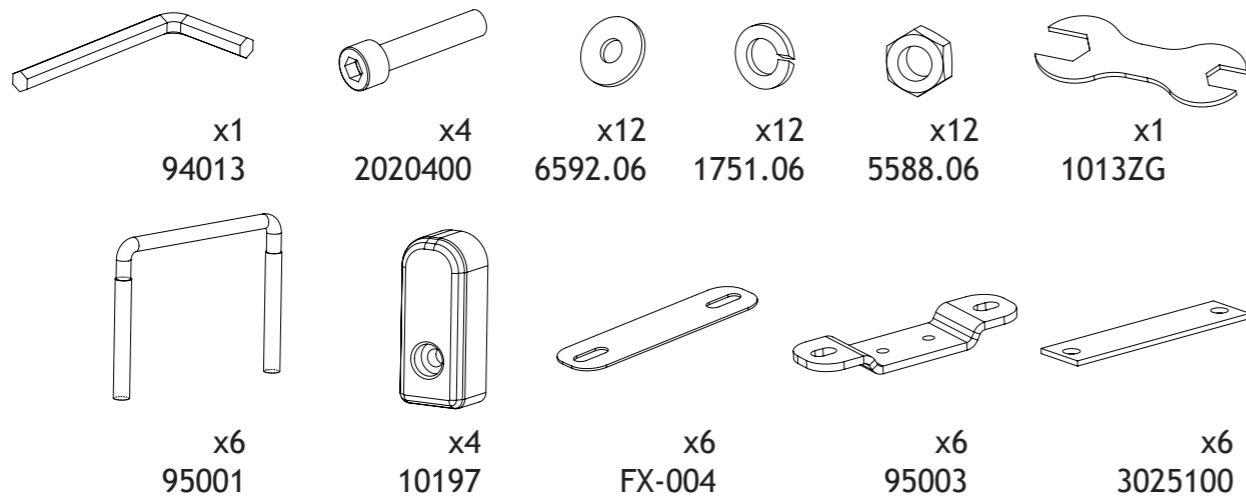

GREEN VALLEY

Instructions

164077 = 120 cm
 164078 = 150 cm
 164080 = 200 cm

Instructions

GREEN VALLEY

164085	94013 x1	2020400 x4	6592.06 x12	1751.06 x12	5588.06 x12	1013ZG x1
10197 x4	95001 x6	FX-004 x6	3025100 x6	95003 x6	3025100 x6	