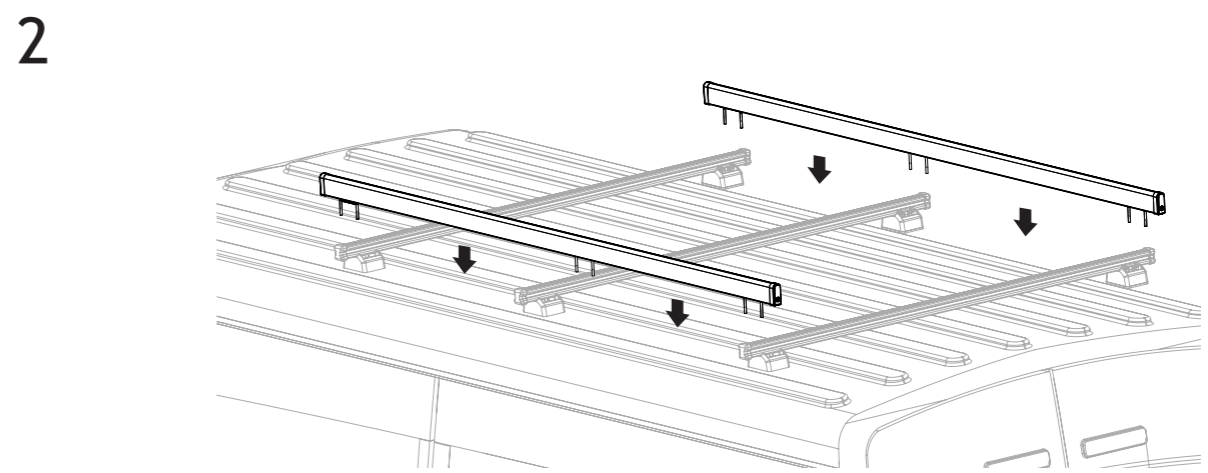

GREEN VALLEY

Instructions

164077 = 120 cm
 164078 = 150 cm
 164080 = 200 cm

Instructions

GREEN VALLEY

164085	94013 x1	2020400 x4	6592.06 x12	1751.06 x12	5588.06 x12	1013ZG x1
10197 x4	95001 x6	FX-004 x6	3025100 x6	95003 x6	3025100 x6	