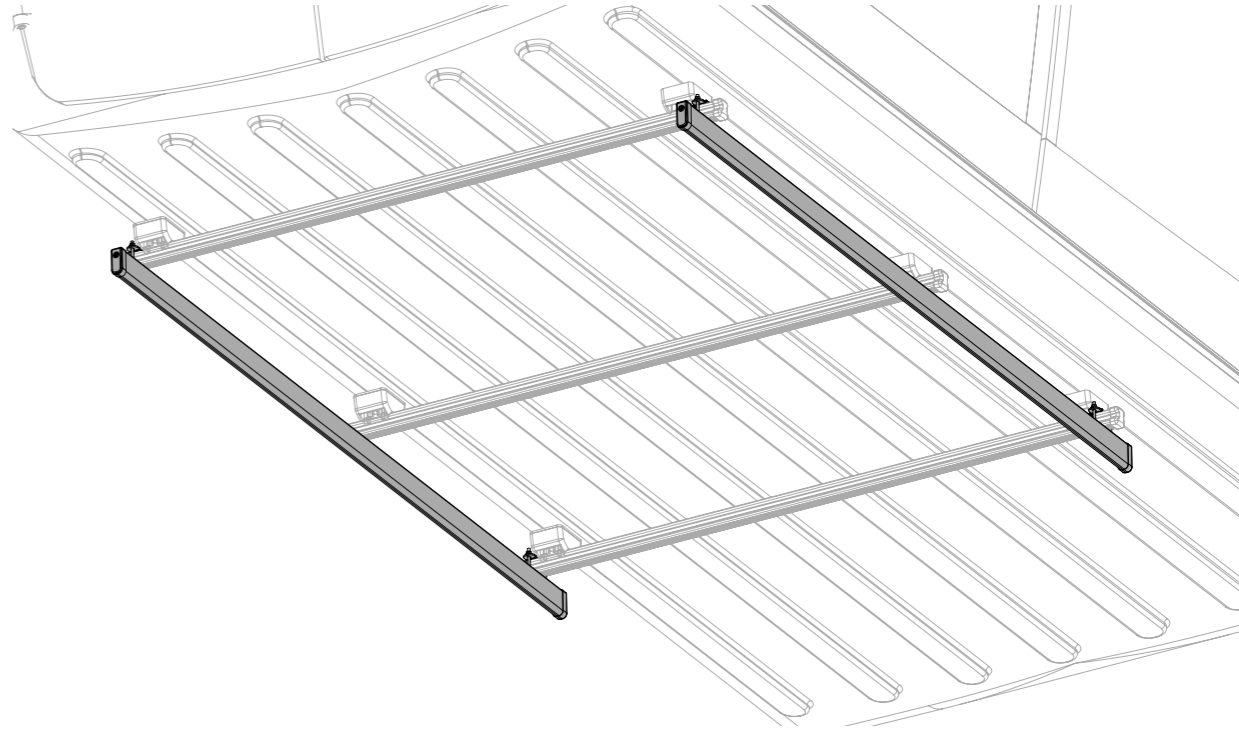

GREEN VALLEY

Instructions

164077 = 120 cm
 164078 = 150 cm
 164080 = 200 cm

Instructions

GREEN VALLEY

164085	94013 x1	2020400 x4	6592.06 x12	1751.06 x12	5588.06 x12	1013ZG x1
10197 x4	95001 x6	FX-004 x6	3025100 x6	95003 x6	3025100 x6	

3

2

1