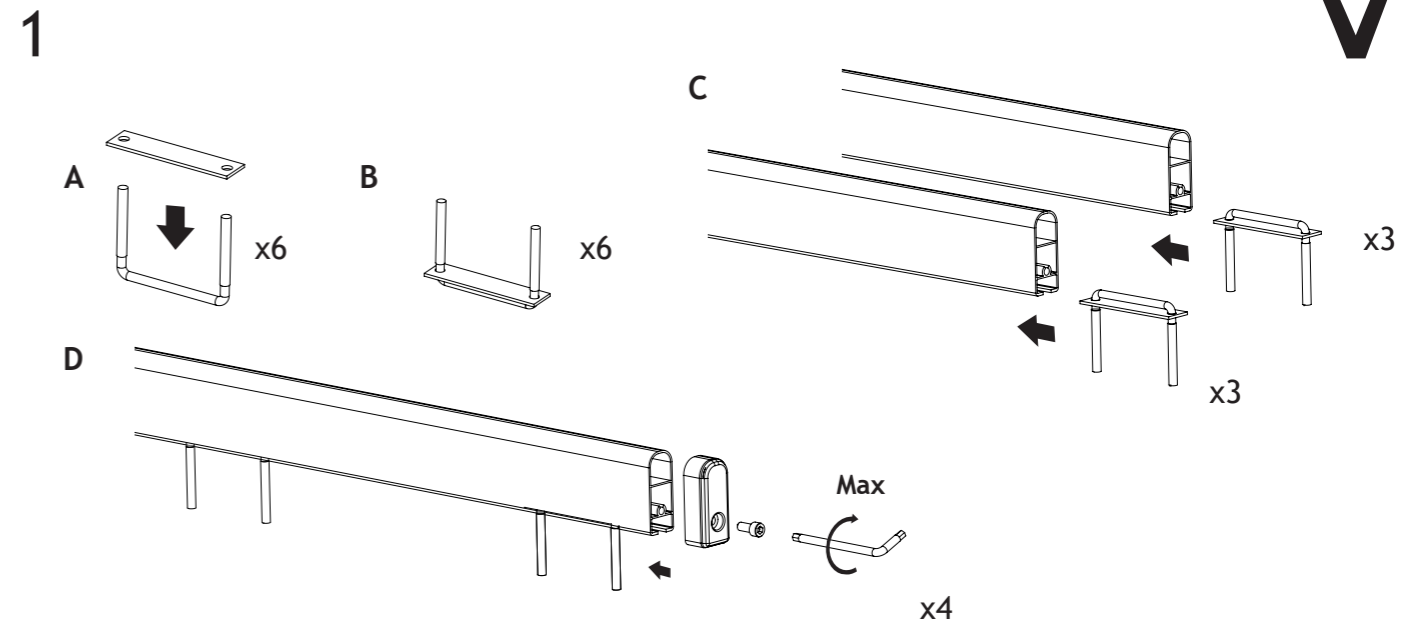

GREEN VALLEY

Instructions

164077 = 120 cm
 164078 = 150 cm
 164080 = 200 cm

Instructions

GREEN VALLEY

164085	94013 x1	2020400 x4	6592.06 x12	1751.06 x12	5588.06 x12	1013ZG x1
10197 x4	95001 x6	FX-004 x6	3025100 x6	95003 x6	3025100 x6	