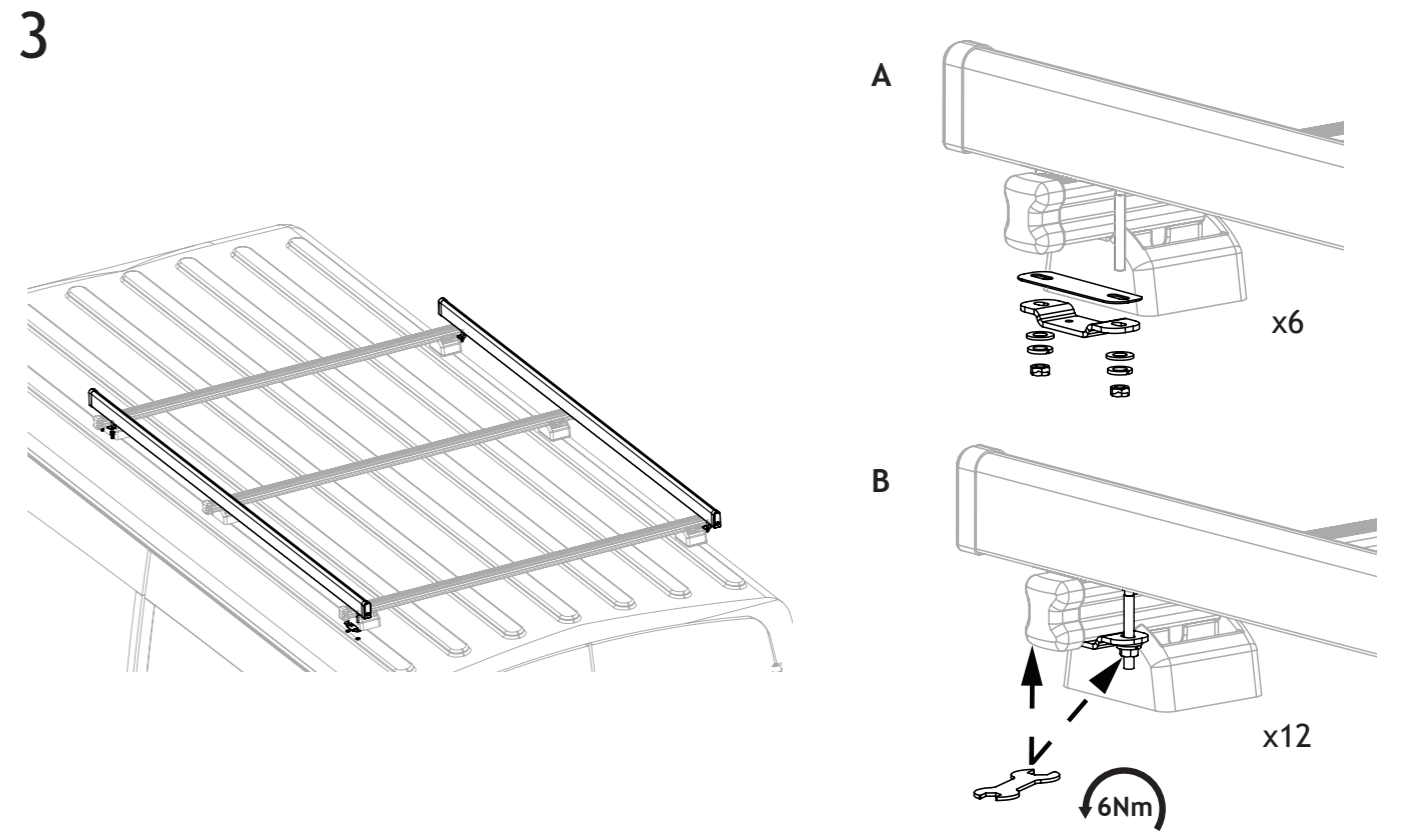

GREEN VALLEY

Instructions

164077 = 120 cm
 164078 = 150 cm
 164080 = 200 cm

Instructions

GREEN VALLEY

164085	94013 x1	2020400 x4	6592.06 x12	1751.06 x12	5588.06 x12	1013ZG x1
10197 x4	95001 x6	FX-004 x6	3025100 x6	95003 x6	3025100 x6	