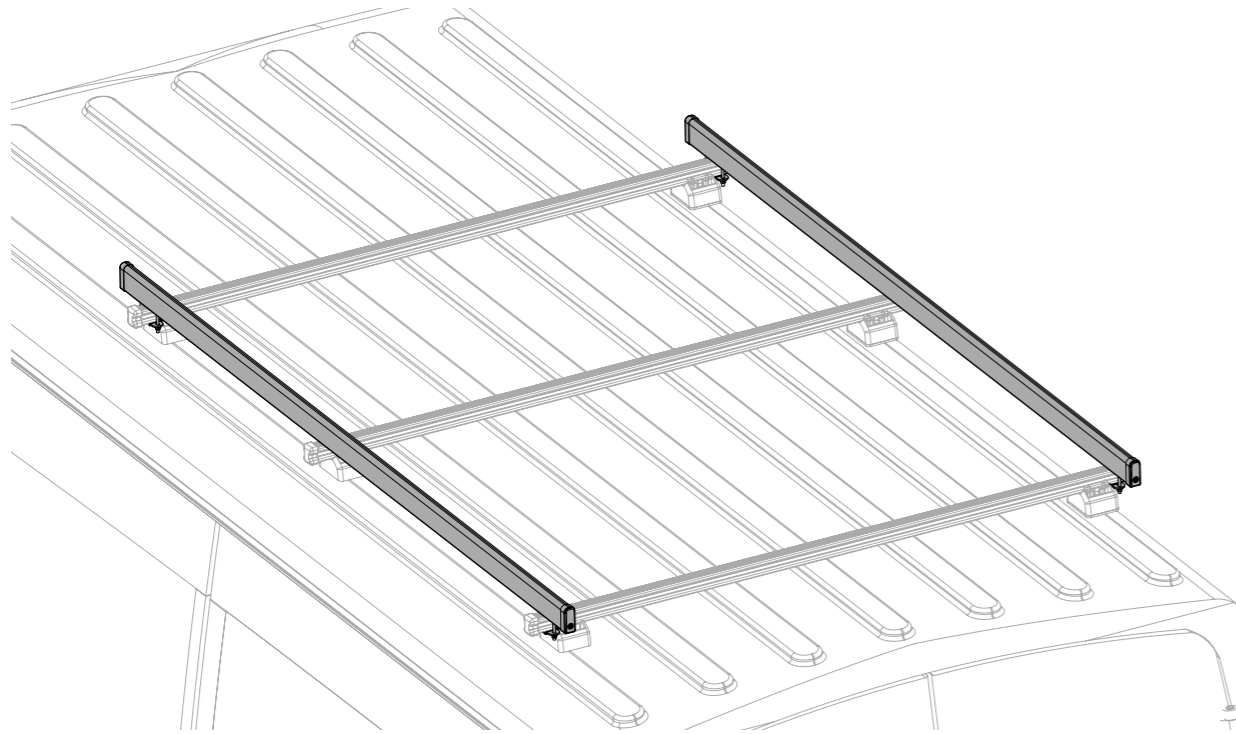

GREEN VALLEY

Instructions

164077 = 120 cm
 164078 = 150 cm
 164080 = 200 cm

Instructions

GREEN VALLEY

164085	94013 x1	2020400 x4	6592.06 x12	1751.06 x12	5588.06 x12	1013ZG x1
10197 x4	95001 x6	FX-004 x6	3025100 x6	95003 x6	3025100 x6	

3

2

1