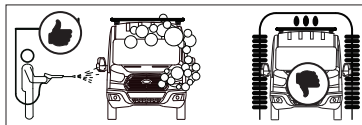

KIT 1030

CITROEN JUMPY	2016 ->
CITROEN SPACETOURER	2016 ->
FIAT SCUDO	2022 ->
FIAT ULYSSE	2022 ->
OPEL VIVARO C	2019 ->
PEUGEOT EXPERT	2016 ->
PEUGEOT TRAVELLER	2016 ->
TOYOTA PROACE	2016 ->
TOYOTA PROACE VERSO	2016 ->

GREENVALLEY

APPROVED

WARRANTY

MADE IN ITALY

x2

3211500001